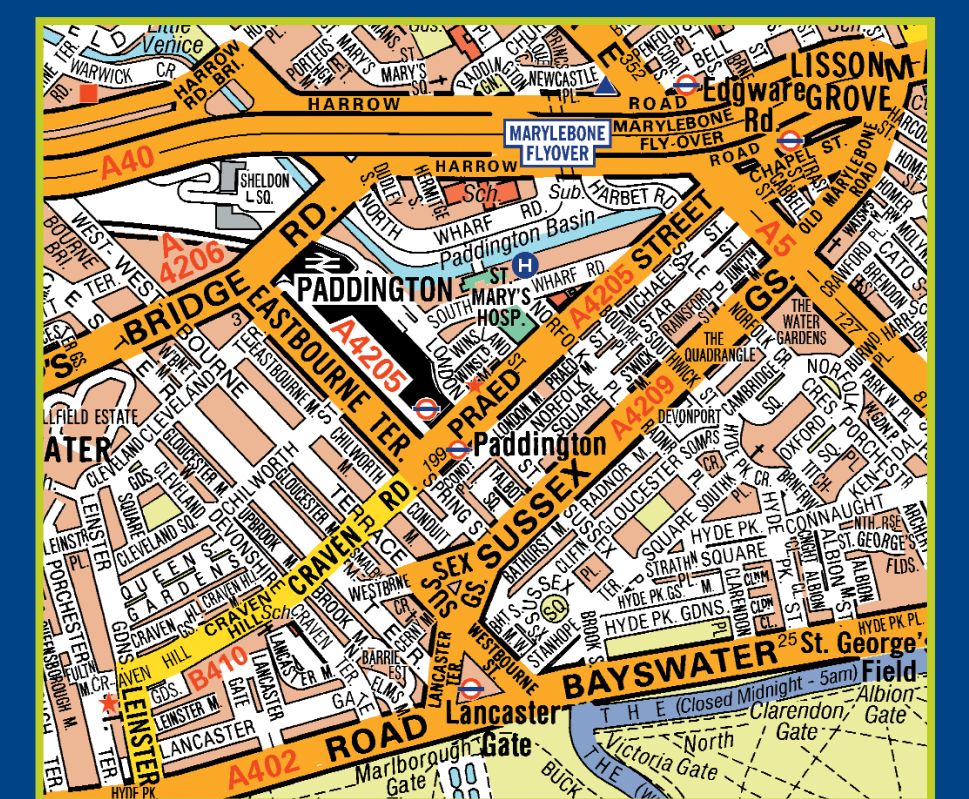

Train Operating Companies:

First Great Western
Chiltern Railways
Heathrow Express

Underground Links:

Circle, District, Bakerloo,
Hammersmith & City Line

Local Area

Retail Outlets

- | | |
|---------------------------|---------------------|
| 06. Vodafone | 34. Orange |
| 07. Ladbrokes | 36. Monsoon |
| 11. Paperchase | 37. Boots |
| 16. La Senza | 38. Body Shop |
| 17. Accessorize | 39. WHSmith |
| 21. MediCentre | 40. WHSmith |
| 23. Impulse Music & Movie | 41. Argentis |
| 27. Tie Rack | 42. Paddington Bear |
| 28. T.M Lewin Express | |
| 32. Go Flowers | |
| 33. Cards Galore | |